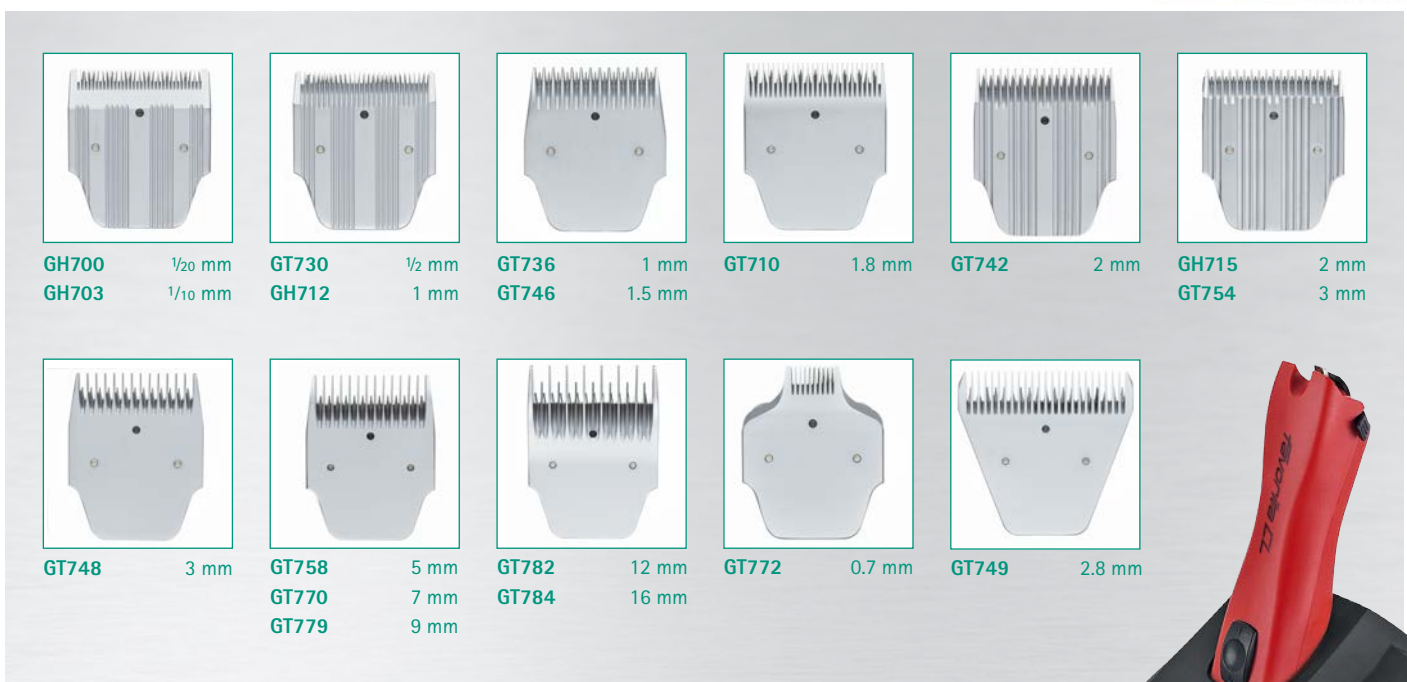

FAVORITA BLADE ASSORTMENT

AESCULAP® – a B. Braun brand

Aesculap Suhl GmbH | Fröhliche-Mann-Str. 15 | 98528 Suhl | Germany
clippers@aesculap.de | www.aesculap-clippers.com

The main product trademark 'Aesculap' is a registered trademark of Aesculap AG. Subject to technical changes. All rights reserved.
This brochure may only be used for the exclusive purpose of obtaining information about our products. Reproduction in any form partial or otherwise is not permitted.

Photo: ©Eric Isselée – Fotolia.com

V07002

0616/0.5/4